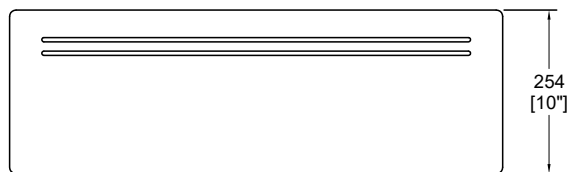

DSE-FCA3018S

UPC: 813649026306

A Surface

B Surface

Style:

- Reversible Apron Front
- Kitchen Sink
- Single Bowl

Material:

- Fire Clay

Size:

- Overall: 30.125"x18.125"x10"

Features:

- 2 Apron Styles
- Apron 1: Double Pin-Striped
- Apron 2: Scalloped

Certifications:

- cUPC

Warranty:

- Lifetime Limited Warranty