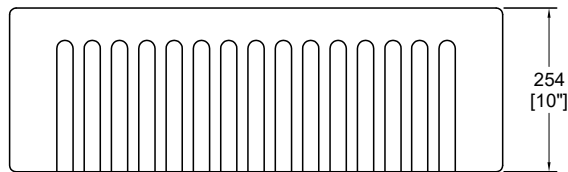

DSE-FCA3018S

UPC: 813649026306

A Surface

B Surface

Style:

- Reversible Apron Front
- Kitchen Sink
- Single Bowl

Material:

- Fire Clay

Size:

- Overall: 30.125"x18.125"x10"

Features:

- 2 Apron Styles
- Apron 1: Double Pin-Striped
- Apron 2: Scalloped

Certifications:

- cUPC

Warranty:

- Lifetime Limited Warranty