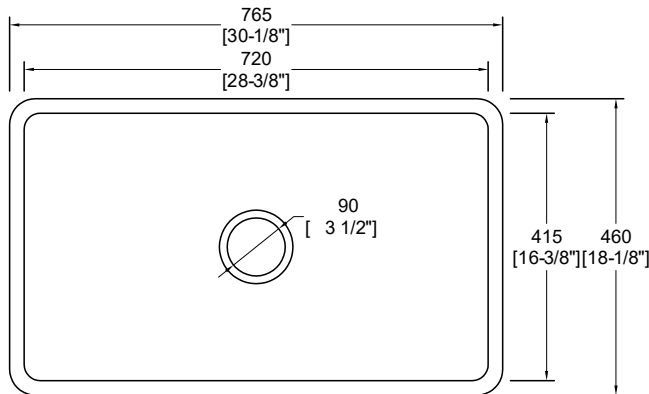

DSE-FCA3018S

UPC: 813649026306

A Surface

B Surface

Style:

- Reversible Apron Front
- Kitchen Sink
- Single Bowl

Material:

- Fire Clay

Size:

- Overall: 30.125"x18.125"x10"

Features:

- 2 Apron Styles
- Apron 1: Double Pin-Striped
- Apron 2: Scalloped

Certifications:

- cUPC

Warranty:

- Lifetime Limited Warranty